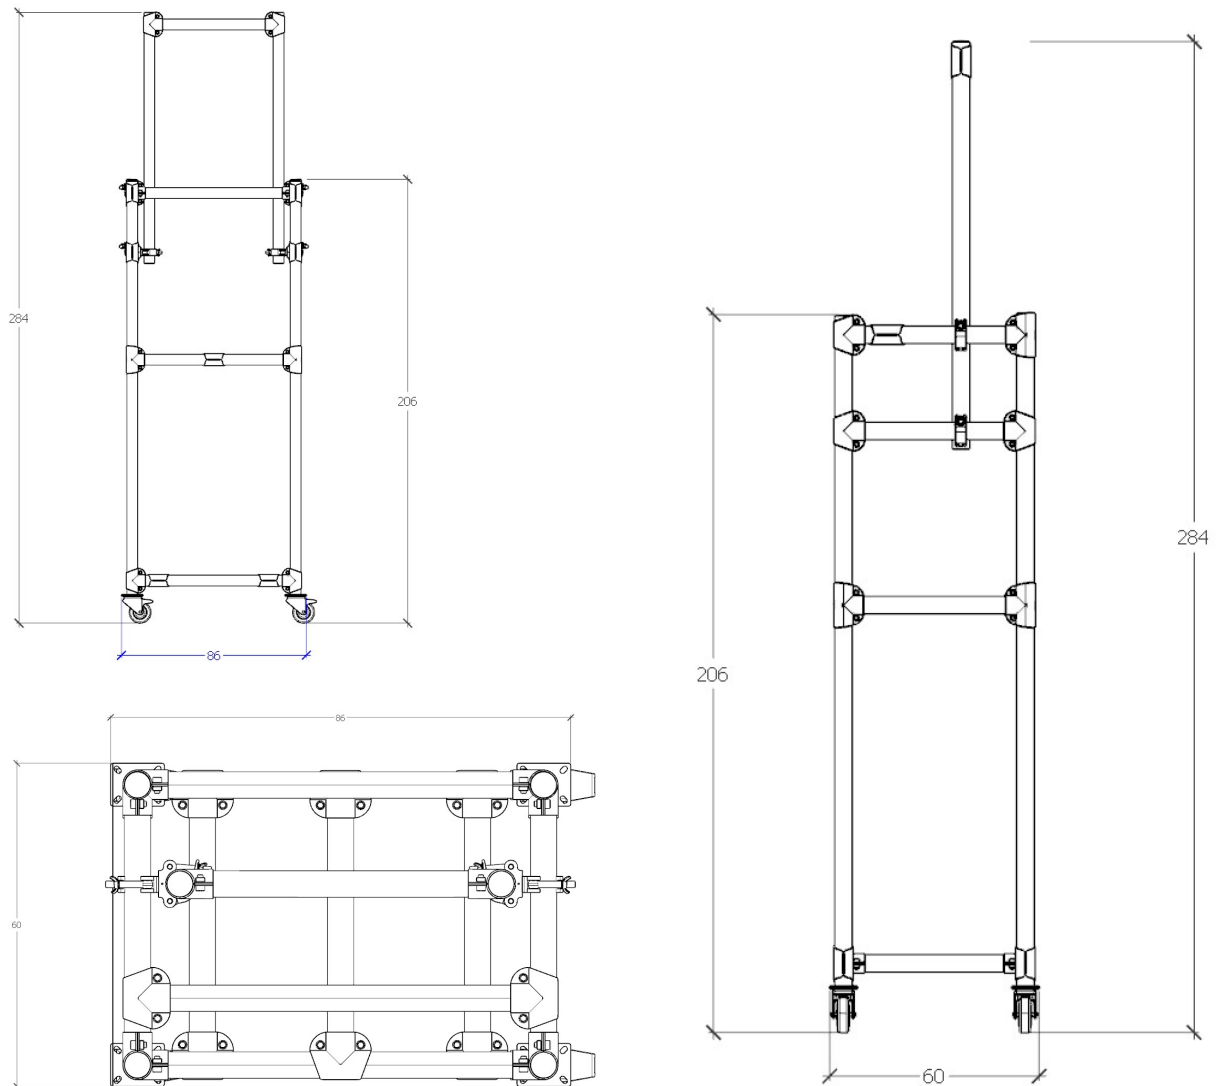

GUE O1 - LIGHTING TOWER - B2B TECHNICAL DOCUMENT & BUSINESS PRICE

The GUE O1 is a structure designed for setting up fixtures, measuring 80 cm in width, 60 cm in depth, and 210 cm in height, and it is extendable.

- Max Height: 284 cm
- Min. Height: 206 cm
- Width : 86 cm
- Depth : 60 cm

RESOURCES FOR YOUR PROJECTS :

- Vectorworks Symbol
- DWG
- Sketchup
- C4D

OPTIONAL

- STAB 01 - Coupler set for stabilizing
<https://www.4096touring.com/product-details/stab-01-optional-support-for-dollies/>